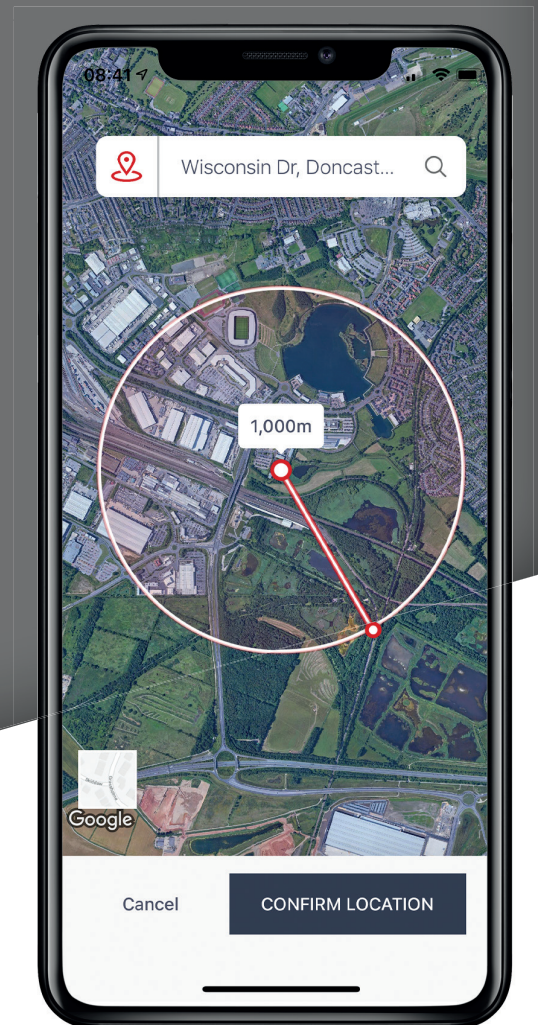

Amey

Security Systems Ltd

01795 554694

HomeControl2.0

Extending the capabilities of security control.

Providing security with the next level of smart device application, HomeControl2.0 delivers the ultimate peace of mind that your property is secure.

Featuring geofence arming and disarming alerts, enhanced biometric login, push notifications and intuitive status viewing and control options, this brand-new interface is the only one you'll need. Make your security a dream, with HomeControl2.0.

Geofence alerts for easy reminders

Configurable to a distance of 50m to 1000m of the property, you'll receive a push notification reminder via HomeControl2.0 to arm and/or disarm your system as you enter or exit the configured geofence area respectively.

Voice push notifications

Receive audible voice push notifications directly to your device; letting you know exactly what's happening so that appropriate action can be taken. If someone's crossed the perimeter, the 'perimeter breached' notification will be received as an early warning of an intruder, before they can even get close to your property.