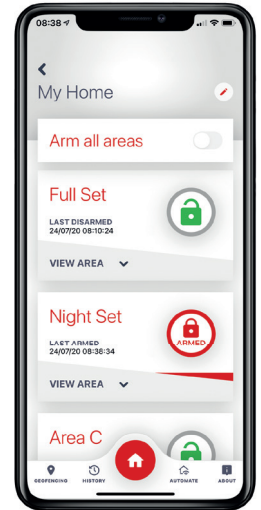

Geofence alerts for easy reminders

Configurable to a distance of 50m to 1000m of the property, you'll receive a push notification reminder via HomeControl2.0 to arm and/or disarm your system as you enter or exit the configured geofence area respectively.

Great new look and feel

HomeControl2.0 is a brand-new platform that puts you at its very heart, with a newly designed interface that makes controlling and managing your complete alarm system fast and easy.

Remote reassurance

Easily and quickly check and control the entire status of your security system from one place, wherever you are.

Biometric login

(FaceID/Touch ID (iOS) and Android equivalents)

Logging into the system has never been easier or simpler with biometric login (facial recognition/fingerprint) available on both iOS and Android. With HomeControl2.0 there's no need to enter your user code every time you open the app.

Simple and intuitive to use

With HomeControl2.0 you can view all zone and sensor status' from one screen, so they're in the right place right away; providing you with the information you need to take action as quickly as possible.