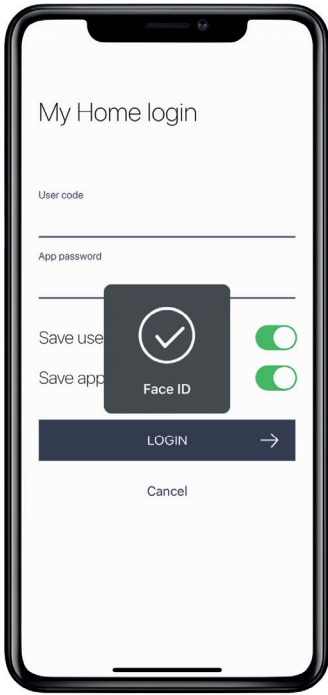

Voice push notifications

Receive audible voice push notifications directly to your device; letting you know exactly what's happening so that appropriate action can be taken. If someone's crossed the perimeter, the 'perimeter breached' notification will be received as an early warning of an intruder, before they can even get close to your property.

Arm and disarm

Individually arm and disarm zones to secure your property, or to allow access. This can be for the entire property or specific zones, should you want to allow a pet to roam freely in a residential setting, or keep a store room or office space armed in a more commercial environment.

Great new look and feel

HomeControl2.0 is a brand-new platform that puts you at its very heart, with a newly designed interface that makes controlling and managing your complete alarm system fast and easy.

Remote reassurance

Easily and quickly check and control the entire status of your security system from one place, wherever you are.

Biometric login

(FaceID/Touch ID (iOS) and Android equivalents)

Logging into the system has never been easier or simpler with biometric login (facial recognition/fingerprint) available on both iOS and Android. With HomeControl2.0 there's no need to enter your user code every time you open the app.